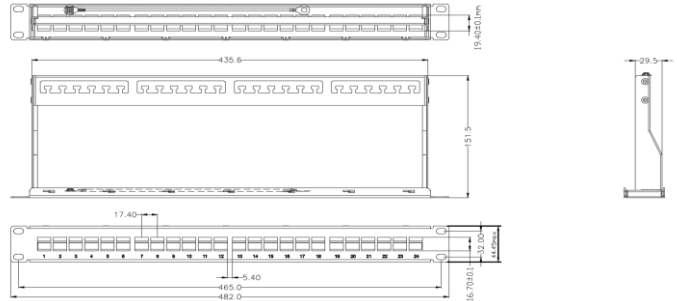

## 19" 1U 24 ports blank Patch panel Three -piece type

### Feature

- The 19" 1U blank patch panel can be connected with up to 24 RJ45 Keystone modules. It is in two Levels built, so the modules are flush in the Front panel.
- Installation dimensions 19" 1U depth 151 mm
- Front of standard breakout 24 modules
- Apply to the keystone jack which the width less than 17.4mm
- Back of cable clamp Nickel plating
- Housing material powder-coated sheet steel

### DESCRIPTION

Front side standard cut-out:	24 modules
Back side:	Cable clamps
Material housing:	SPCC
Cable fastening:	cable tie
Surface treatment:	Plastic front panel and plastic powder cladding

### Application

Suitable for keystone modules with a width of less than 17.4mm