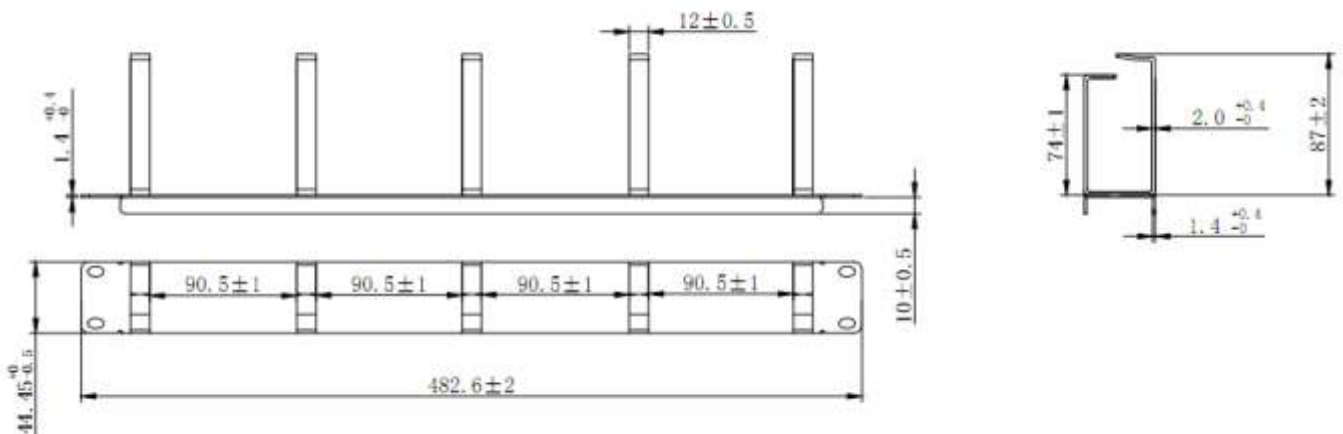

19"1U Rack Wiring Management, with 5 metal brackets, 85mm "G" Type Metal

- Easy mounting
- Sturdy steel sheet
- 5 cable rings
- Available in color grey and black

Product Overview

The Cable Management Panel is getting fixed on the 483 mm (19") profile rails. Five cable guiding rings allow an easy, horizontal array of patch cables. It guarantees an optimized cable management in your 483 mm (19") network- or server rack.

Features

- For installation on the 483 mm (19") profile rails
- Sturdy steel sheet
- 5x cable management ring
- Incl. fixing material
- Product dimensions (HxWxD) in mm: 44.4x482.6x98 mm
- Dimensions of cable rings (HxD) in mm: 40x85 mm
- Available in color grey (RAL 7035) and black (RAL 9005)

Technical Drawings

Item NO.
NRP55

PORT
/

Color
Black RAL 9005

Package
1pc/Panel Box+Nambo Label