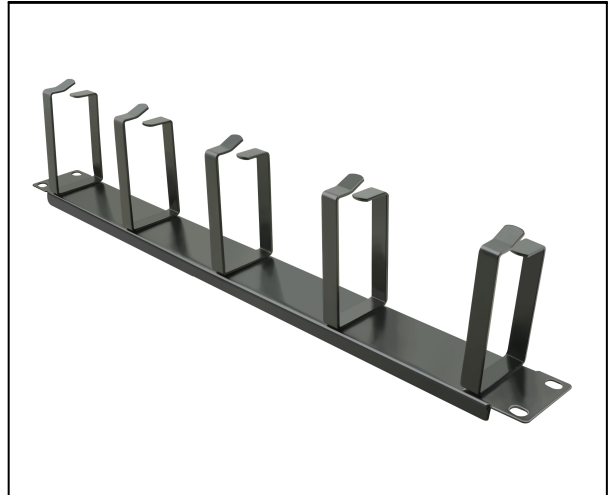

19"1U Rack Wiring Management, with 5 metal brackets, 85mm "G" Type Metal

- Easy mounting
- Sturdy steel sheet
- 5 cable rings
- Available in color grey and black

Product Overview

The Cable Management Panel is getting fixed on the 483 mm (19") profile rails. Five cable guiding rings allow an easy, horizontal array of patch cables. It guarantees an optimized cable management in your 483 mm (19") network- or server rack.

Features

- For installation on the 483 mm (19") profile rails
- Sturdy steel sheet
- 5x cable management ring
- Incl. fixing material
- Product dimensions (HxWxD) in mm: 44.4x482.6x98 mm
- Dimensions of cable rings (HxD) in mm: 40x85 mm
- Available in color grey (RAL 7035) and black (RAL 9005)

Technical Drawings

Item NO.
NRP55

PORT
/

Color
Black RAL 9005

Package
1pc/Panel Box+Nambo Label